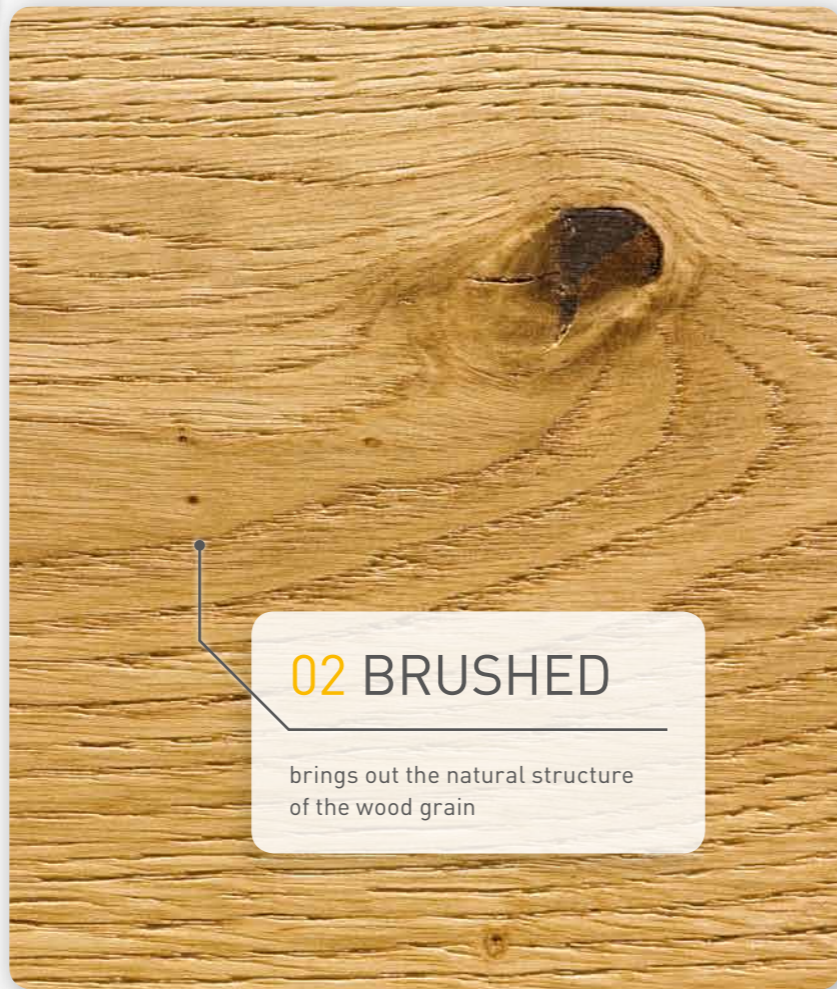

**YOU SEE** the natural surface

**YOU FEEL** the pores

**INTELLIGENT CHARACTERISTICS**

- particularly well suited for heavy duty
- extremely resistant to scratches and chemicals etc.

THIS IS PARQUET INTELLIGENCE:  
**THE WORLD'S FIRST  
MAINTENANCE-FREE  
PARQUET!**

# PARQUET CHARACTERISTICS

A UNIQUE COMBINATION:  
**BEVELLED, BRUSHED  
 AND MAINTENANCE-FREE!**

**01 BEVELLED**  
 accentuates the plank appearance  
 adding depth and presence

**02 BRUSHED**  
 brings out the natural structure  
 of the wood grain