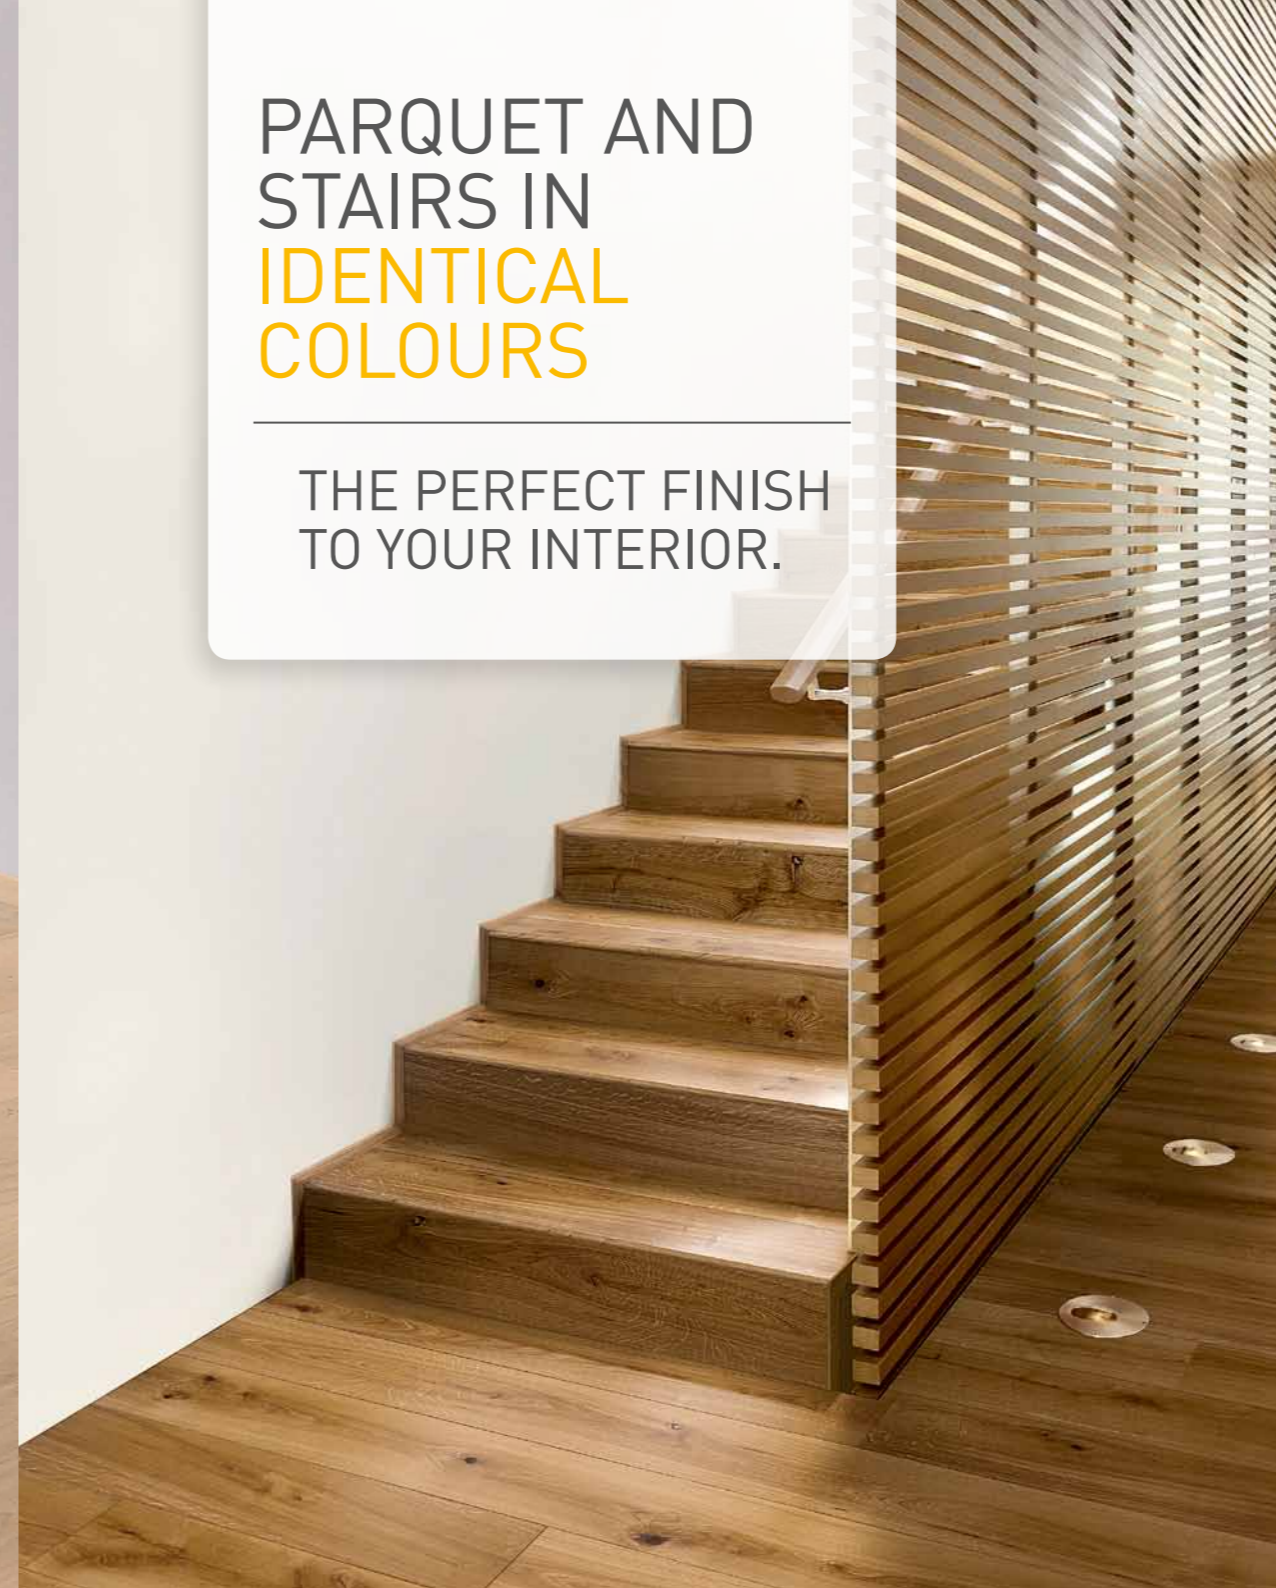

PARQUET AND STAIRS IN IDENTICAL COLOURS

THE PERFECT FINISH
TO YOUR INTERIOR.

HIGHEST LEVEL OF APPEARANCE

The appearance of a room can be enhanced by including the stairs. That's why we have parquet and stairs in identical colours. Irrespective of which timber, colour tone or surface finish you choose. Incorporating the stairs will produce a harmonious overall impression – the perfect finish to your interior.

We deliver custom-made, high-quality solutions for quick, easy construction of stairs. This means that existing stairs can be individually designed – ideal for renovations.

YOUR BENEFITS AT A GLANCE

- Flooring and stairs from one source
- Absolute colour consistency
- Precise custom fit
- Ideal for renovations