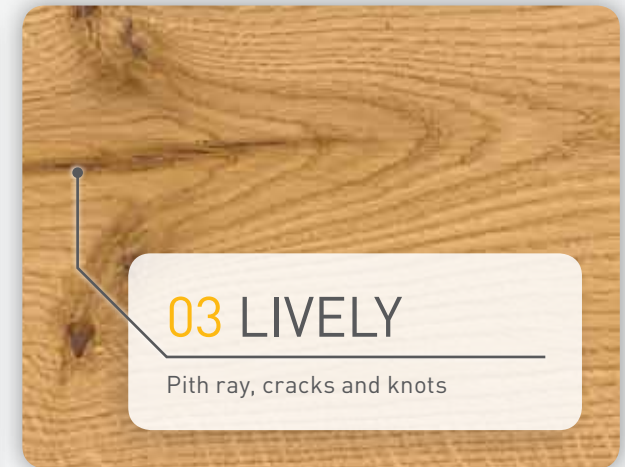

PARQUET CHARACTERISTICS